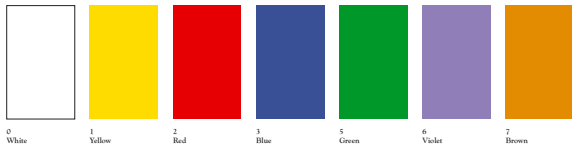

Staedtler Mars Matic Coloured Drawing Ink

THE ART SHOP

No. 8, CROSS ST, ABERGAVENNY, MONMOUTHSHIRE, NP7 5EH
tel. 01873 852690 | www.artshopandgallery.co.uk